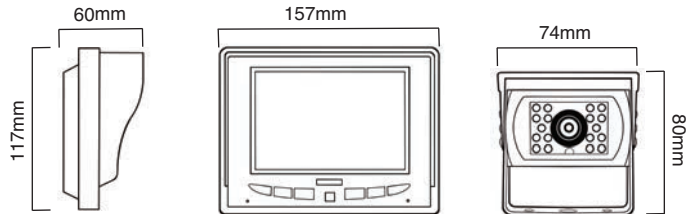

CCTV23A

CCTV Reversing System

5.0"
Display

10 - 32 volt full colour audio CCTV rearview system with a 3 channel 5.0" LCD monitor and camera. The Camera incorporates 18 LEDs for night vision. The Audio function is via remote or monitor controls. A full fitting kit is supplied for the system which has a 3 camera option and is compatible with VCR and DVD.

Features

- 10 - 32 volt
- 5.0" LCD Monitor
- 3 Camera Inputs with Mirror or Normal Switching
- On Screen Distance Marker (Option)
- Shock Resistant
- Infra-Red Remote Control
- Camera Rated IP67
- Lens Angle 120° with Night Vision
- Compatible with all Guardian Cameras and Leads