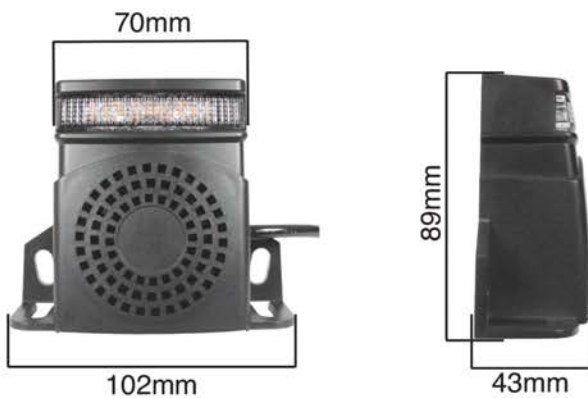

## Multi Function Reverse Alarm with Integral LED Amber Warning Light

A unique reversing alarm with a visual LED Amber warning light providing increased safety for pedestrians and other road users.

### RA26

- 10 - 80 volt
- 3 x 1 watt LEDs
- 5 Functions
- Current Draw at 12 volt is 0.7 Amps
- 97dB Alarm
- Rated IP67
- Two Bolt Fixing
- Night Silent Function
- ABS Housing
- Operating Temp: -30°C to +85°C