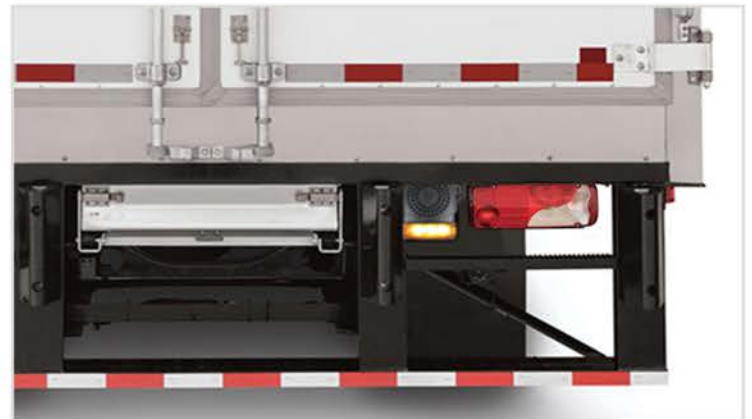

## Multi Function Reverse Alarm with Integral LED Amber Warning Light

A unique reversing alarm with a visual LED Amber warning light providing increased safety for pedestrians and other road users.

### RA26

- 10 - 80 volt
- 3 x 1 watt LEDs
- 5 Functions
- Current Draw at 12 volt is 0.7 Amps
- 97dB Alarm
- Rated IP67
- Two Bolt Fixing
- Night Silent Function
- ABS Housing
- Operating Temp: -30°C to +85°C