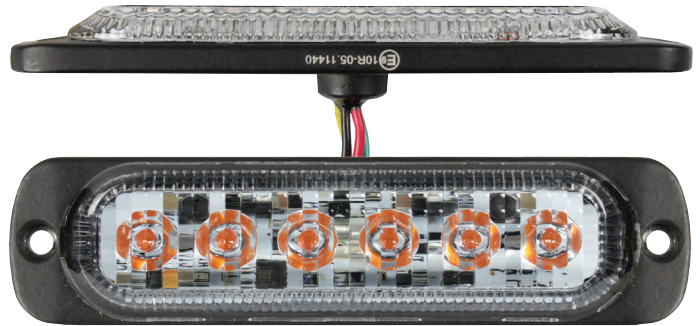

NEW

HIGH INTENSITY 6 LED AMBER WARNING LIGHT

- 10 - 30 volt
- 2 Point Surface Mount Fixing
- 6 x 0.5 watt Amber SMD LEDs
- Rated IP67
- ECE R10, EMC, CE and E Mark Approved
- TIR LED Optics
- 19 Synchronous Selectable Flash Patterns
- Aluminium Base with Polycarbonate Lens
- Dimensions
L:112 mm W:28 mm D:12 mm

**LED25A
AMBER WARNING LIGHT**

R10
APPROVED

10-30 Volt
MULTI VOLTAGE

IP67 RATED
WATERPROOF

x19
FLASH PATTERNS

x2
POINT FIXING

RELATED PRODUCTS - DUAL COLOUR

GREEN & AMBER WARNING LIGHT

- 3 x 0.5 watt Green LEDs and 3 x 0.5 watt Amber LEDs
- Each Unit Flashes Green and Amber Simultaneously

LED13GA

RED & AMBER WARNING LIGHT

- 3 x 0.5 watt Red LEDs and 3 x 0.5 watt Amber LEDs
- Each Unit Flashes Red and Amber Simultaneously