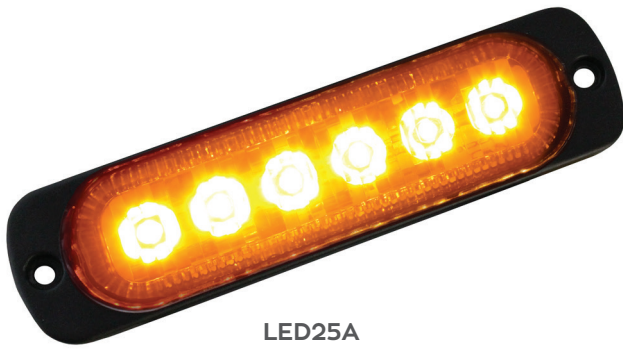

NEW

HIGH INTENSITY 6 LED AMBER WARNING LIGHT

- 10 - 30 volt
- 2 Point Surface Mount Fixing
- 6 x 0.5 watt Amber SMD LEDs
- Rated IP67
- ECE R10, EMC, CE and E Mark Approved
- TIR LED Optics
- 19 Synchronous Selectable Flash Patterns
- Aluminium Base with Polycarbonate Lens
- Dimensions
L:112 mm W:28 mm D:12 mm

**LED25A
AMBER WARNING LIGHT**

R10
APPROVED

10-30 Volt
MULTI VOLTAGE

IP67 RATED
WATERPROOF

x19
FLASH PATTERNS

x2
POINT FIXING

RELATED PRODUCTS - DUAL COLOUR

GREEN & AMBER WARNING LIGHT

- 3 x 0.5 watt Green LEDs and 3 x 0.5 watt Amber LEDs
- Each Unit Flashes Green and Amber Simultaneously

LED13GA

RED & AMBER WARNING LIGHT

- 3 x 0.5 watt Red LEDs and 3 x 0.5 watt Amber LEDs
- Each Unit Flashes Red and Amber Simultaneously