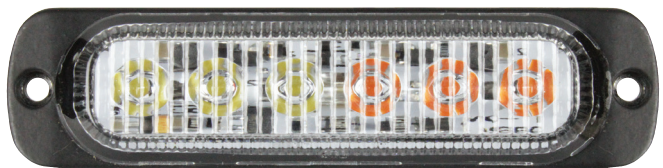

NEW

HIGH INTENSITY 6 LED AMBER WARNING LIGHT

- 10 - 30 volt
- 2 Point Surface Mount Fixing
- 6 x 0.5 watt Amber SMD LEDs
- Rated IP67
- ECE R10, EMC, CE and E Mark Approved
- TIR LED Optics
- 19 Synchronous Selectable Flash Patterns
- Aluminium Base with Polycarbonate Lens
- Dimensions
L:112 mm W:28 mm D:12 mm

**LED25A
AMBER WARNING LIGHT**

R10
APPROVED

10-30 Volt
MULTI VOLTAGE

IP67 RATED
WATERPROOF

x19
FLASH PATTERNS

x2
POINT FIXING

RELATED PRODUCTS - DUAL COLOUR

GREEN & AMBER WARNING LIGHT

- 3 x 0.5 watt Green LEDs and 3 x 0.5 watt Amber LEDs
- Each Unit Flashes Green and Amber Simultaneously

LED13GA

RED & AMBER WARNING LIGHT

- 3 x 0.5 watt Red LEDs and 3 x 0.5 watt Amber LEDs
- Each Unit Flashes Red and Amber Simultaneously