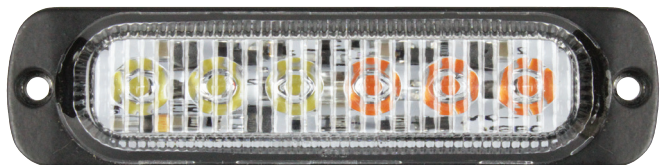

LED13RA

GUARDIAN
automotive limited

01202 870860
info@guardianauto.co.uk | guardianauto.co.uk