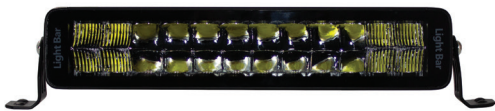

PREMIUM LED WORK LIGHT BARS

NEW

Our new range of quality LED work light bars are manufactured to a very high specification, complete with OSRAM LEDs and combination flood and spot reflectors.

LB6 357mm (14")

- 24 x 5 watt OSRAM LEDs • 4200 lumens
- H.70 mm W.67 mm L.357 mm

IP69K RATED
WATERPROOF

LB7 561mm (22")

- 40 x 5 watt OSRAM LEDs • 7000 lumens
- H.70 mm W.67 mm L.561 mm

LB8 1076mm (42")

- 80 x 5 watt OSRAM LEDs • 14000 lumens
- H.70 mm W.67 mm L.1076 mm

12-24 Volt
MULTI VOLTAGE

R10
APPROVED

IP69K RATED
WATERPROOF

2 BOLT
FIXING

PRODUCT FEATURES

- 12 - 24 volt
- Manufactured with 5w OSRAM LEDs
- Rated IP69K
- ECE R10, EMC, CE, E Mark approved
- Strong polycarbonate lens
- Aluminium housing
- Combination of flood and spot reflectors
- Deutsch plug connection